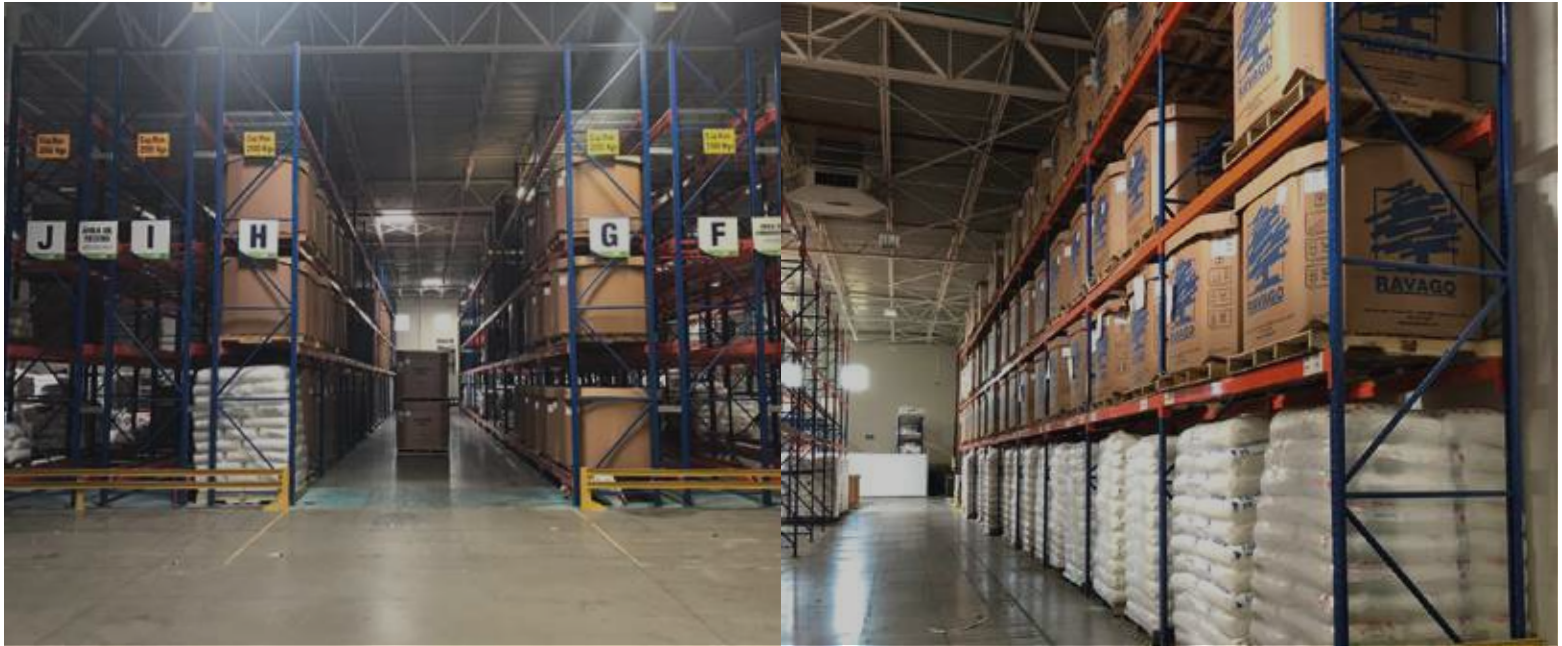

Ciudad Juárez

Calle Búfalo 551 Col. Municipio Libre,
Cd. Juárez, Chihuahua, México C.P. 32575.

+52 (656) 171 9098 / (656) 171 8091

Storage Regime:

National, IMMEX

| | | | |
|-------------------|---------------------------|-----------------------|-------------------------|
| ✓ Warehouse Area: | 21,527 ft ² | ✓ Security: | CCTV 24 hrs 365 days |
| ✓ Height: | Highest point 26 ft | ✓ Perimeter cameras: | 4 |
| ✓ Rack positions: | 990 (2,200 lb per pallet) | ✓ Internal cameras: | 12 |
| ✓ Docks: | 3 | ✓ Software: | WMS Cargo wise |
| ✓ Ramps: | 1 | ✓ "HazMat" Warehouse: | Customizable by project |

| | | | |
|------------------|--|------------------|--|
| Perimeter: | 25,725 ft ² | Forklift: | 1 Double Reach fork extension (6 ft & 42 ft) 1 Counter balanced seated man 1 order picker |
| Parking Space: | 32 Parking spaces for employees 1 Disabled ramps | Hydraulic Skate: | 1 (5,500 lb) |
| Conference Room: | 215 ft ² Offices area 1 Conference room with audio, video and electrical connections with capacity for 6 persons | Emergency Exit: | 5 |
| Office: | 1 private offices | Services: | Electricity, fumigation and cleaning |
| | | Hardware: | 1 Hand Held with WMS connection |
| | | Links: | 2 Telmex and Metrocarrier |
| | | Signal Repeater: | 2 Access point in warehouse |